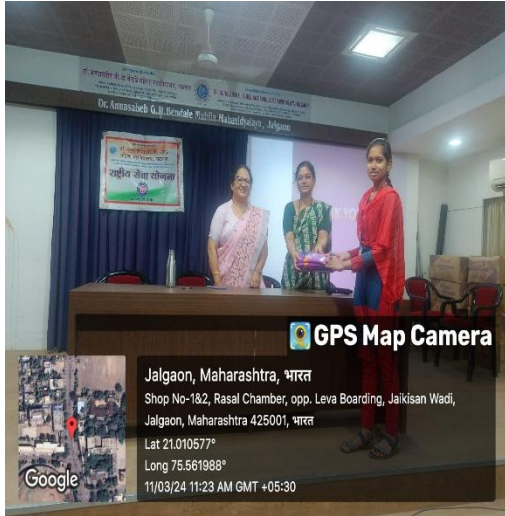

Lewa Educational Unions
Dr. Annasaheb G. D. Bendale Mahila Mahavidyalaya, Jalgaon
Jilha Road, Jilha Peth, Jalgaon
NAAC Re-Accredited 'A' Grade (3.12)
Phone : (0257) 2236051

Rajput
Dr. Sheila .S. Rajput
NSS Programme Officer
Dr. A. G. D Bendale Mahila
Mahavidyalaya, JALGAON

Lewa Educational Unions
Dr. Annasaheb G. D. Bendale Mahila Mahavidyalaya, Jalgaon
Jilha Road, Jilha Peth, Jalgaon
NAAC Re-Accredited 'A' Grade (3.12)
Phone : (0257) 2236051

डॉ.अण्णासाहेब जी. डी. बेंडाळे महिला महाविद्यालय ,जळगाव

82

नियमित कार्यक्रम उपस्थिती पत्रक

कार्यक्रमाचे नाव: International Woman's day दिनांक : 11/3/24

अ.क्र.	विद्यार्थिनीचे नाव	वर्ग	सही
1.	Poonam Yuvraj Chaudhari	S.Y.B.A	P. Chaudhari
2.	Apurva Dnyaneshwar Mahajan	S.Y.B.com	~~Apurva~~
3.	Sakshi Yogesh Sonae	S.Y.B.com	Sakshi
4.	Mamta Yashwanta Sonawane	S.Y.B.A	~~Mamta~~
5.	Nita kishor valhe	S.Y.B.A	Nita
6.	Harshada Vasant Mahajan	TYBCA	H. Mahajan
7.	Kalyani Shashikant Mahajan	TYBCA	K. Mahajan
8.	manisha champalal patil	F.Y.Bsc	M. Patil
9.	Yamini Ramchandra patil	F.Y.Bsc	Y. Patil
10.	Bhagyashri sunil patil	F.Y.Bsc	B. Patil
11.	Gitanjali Dilip Patil	F.Y.Bsc	G.D. Patil
12.	Pragati Sudhakar Bari	S.Y.B.A.	Pragati
13.	Rutuja Ishwar Patil	S.Y.B.A.	R. Patil
14.	Devyani Vandatal Patil	S.Y.B.A.	D. Patil
15.	Patil Aarti Homesh	S.Y.B.com	A. Patil
16.	patil kalyani kailas	S.Y.B.com	K. Patil
17.	Unhale Vaishnavi Vijay	S.Y.B.com	U. Unhale
18.	Patil kalyani Anil	S.Y.B.com	K. Patil
19.	Khambhatat sneha Monah	S.Y.B.com	G.M. Khambhatat
20.	Patil Bhumika Nitin	S.Y.B.com	B.N. Patil
21.	Sapkale Pragati Shashikant	S.Y.B.com	P.S. Sapkale

NSS Programme Officer
Dr. A. G. D Bendale Mahila
Mahavidyalaya, JALGAON