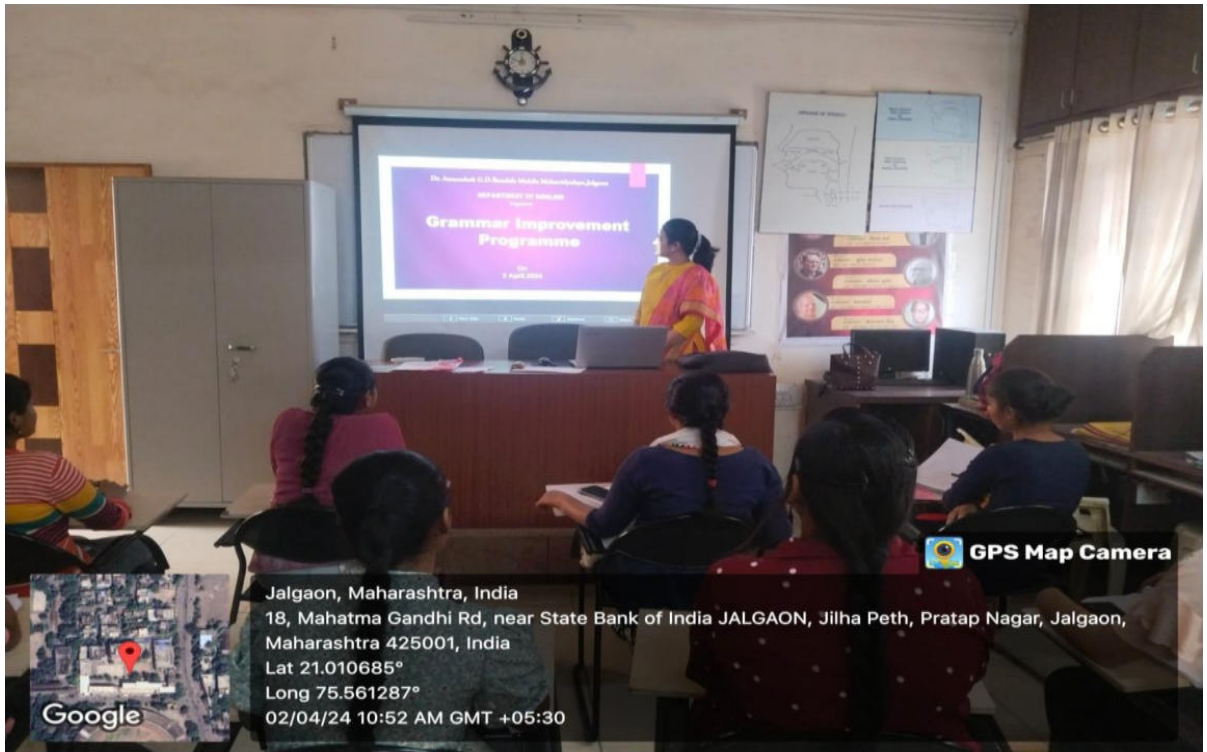

Date of the Programme : 02 April, 2024

Venue of the Programme : Language Lab

Number of beneficiaries/Participants: 25 participants

Brief Summary of Programme:

In today's competitive world, effective communication skills are essential for success. Among these skills, grammar proficiency plays a crucial role in conveying ideas accurately and persuasively. Recognizing the significance of grammar in communication, the Department of English initiated a Grammar Improvement Programme for students. The primary goal of the programme was to improve students' understanding and application of grammar rules across various communication contexts. The programme instilled confidence in students, reflected in their willingness to participate in discussions, deliver presentations, and engage in written assignments.