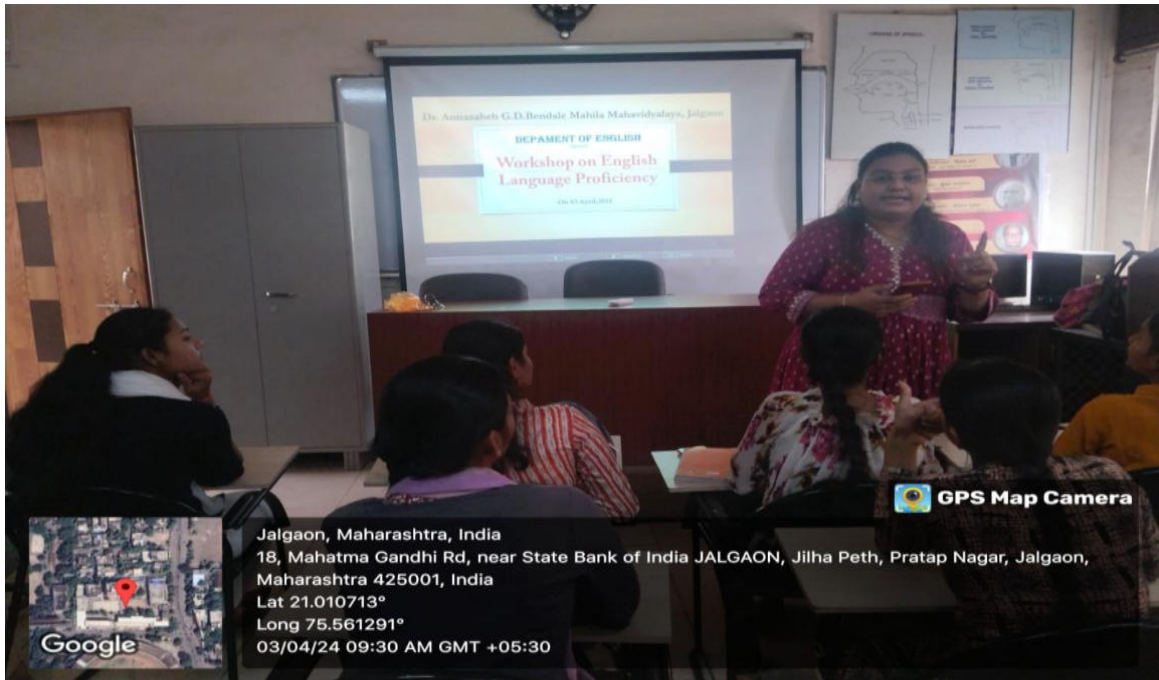

Lewa Educational Unions
Dr. Annasaheb G. D. Bendale Mahila Mahavidyalaya, Jalgaon
Jilha Road, Jilha Peth, Jalgon
NAAC Re-Accredited 'A' Grade (3.12)
Phone: (0257) 2236051

Name of the Programme : Workshop on Language Proficiency
Date of the Programme : 03 April,2024
Venue of the Programme : Language Lab
Number of Participants : 22

Brief Summary of Programme:

Recognizing the significance of English language skills, the Department of English organized a workshop aimed at enhancing students' proficiency. The workshop was conducted by Ms.Mitalee Khivaiya Ahire, Head of the department.The primary goal of the workshop was to enhance participants' proficiency in English, encompassing speaking, listening, reading, and writing skills. In the workshop, students learnt basic rules and techniques to do conversation correctly and easily. The workshop contributed to students' increased confidence in using English, reflected in their willingness to engage in conversations, deliver presentations, and participate in group activities.