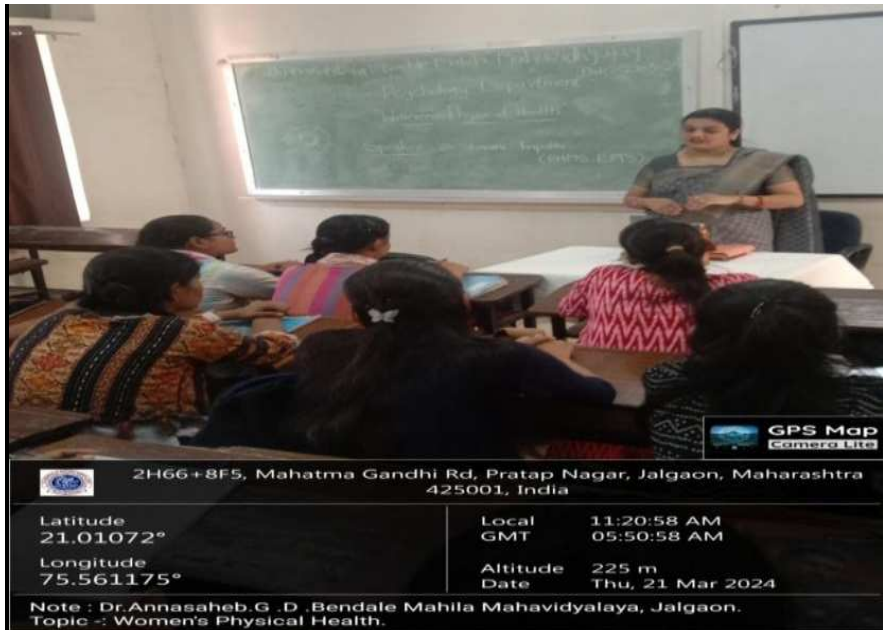

**2H66+8F5, Mahatma Gandhi Rd, Pratap Nagar, Jalgaon, Maharashtra
425001, India**

Latitude 21.01072°	Local 11:20:58 AM
Longitude 75.561175°	GMT 05:50:58 AM
	Altitude 225 m
	Date Thu, 21 Mar 2024

**Note : Dr.Annasaheb.G .D .Bendale Mahila Mahavidyalaya, Jalgaon.
Topic :- Women's Physical Health.**