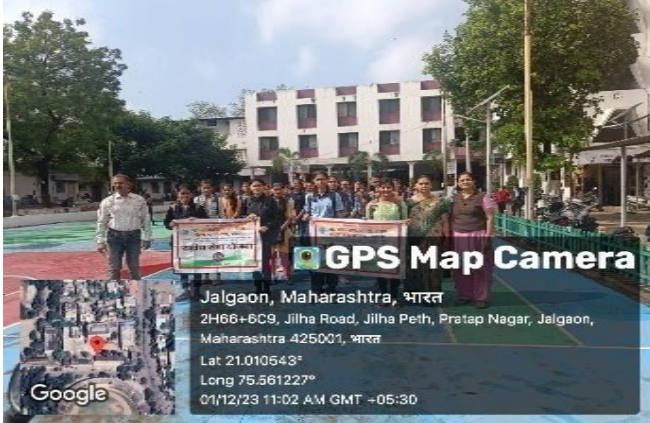

Lewa Educational Unions
Dr. Annasaheb G. D. Bendale Mahila Mahavidyalaya, Jalgaon
Jilha Road, Jilha Peth, Jalgaon
NAAC Re-Accredited 'A' Grade (3.12)
Phone : (0257) 2236051

Report: International AIDS Day

Name of the Programme : International AIDS Day

Date of the Programme : 1st Dec 2023

Venue of the Programme : College Campus

Number of beneficiaries/Participants:83

Brief Summary of Programme:

International AIDS Day was observed on this day. NSS Volunteers gave slogans and created the awareness about AIDS. For this programme NSS Programme officers, teaching staff and students of the college were present.

Photographs:

Signature
Dr. Sheela S. Rajput
NSS Programme Officer
Dr. A. G. D. Bendale Mahila
Mahavidyalaya, JALGAON