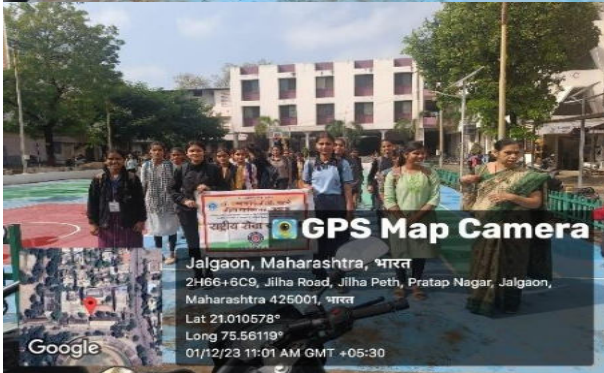

Lewa Educational Unions
Dr. Annasaheb G. D. Bendale Mahila Mahavidyalaya, Jalgaon
Jilha Road, Jilha Peth, Jalgaon
NAAC Re-Accredited 'A' Grade (3.12)
Phone : (0257) 2236051

Report: International AIDS Day

Name of the Programme : International AIDS Day

Date of the Programme : 1st Dec 2023

Venue of the Programme : College Campus

Number of beneficiaries/Participants:83

Brief Summary of Programme:

International AIDS Day was observed on this day. NSS Volunteers gave slogans and created the awareness about AIDS. For this programme NSS Programme officers, teaching staff and students of the college were present.

Photographs:

Signature
Dr. Sheela S. Rajput
NSS Programme Officer
Dr. A. G. D. Bendale Mahila
Mahavidyalaya, JALGAON