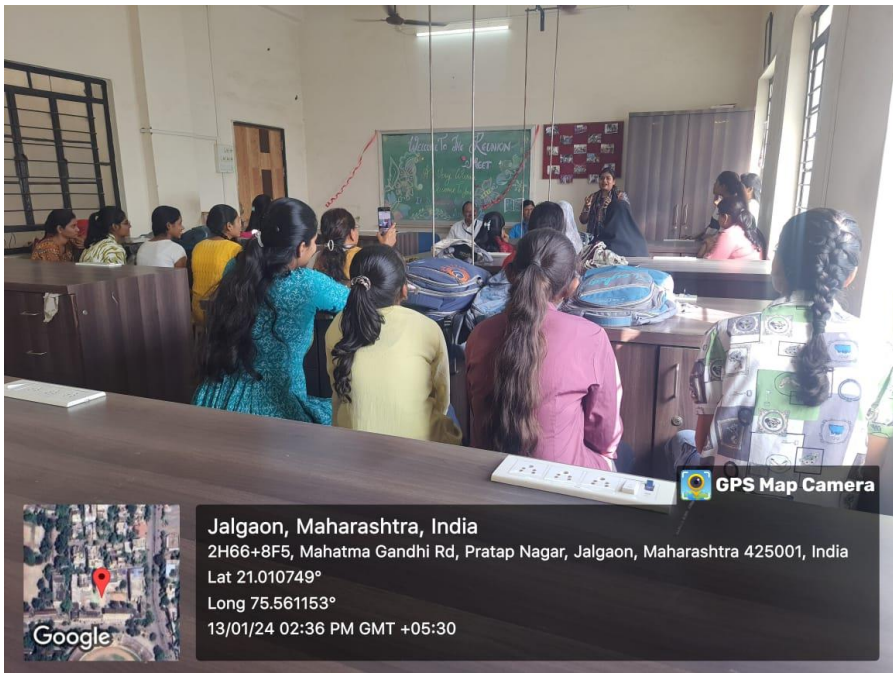

Jalgaon, Maharashtra, India
2H66+8F5, Mahatma Gandhi Rd, Pratap Nagar, Jalgaon, Maharashtra 425001, India
Lat 21.010749°
Long 75.561153°
13/01/24 02:36 PM GMT +05:30