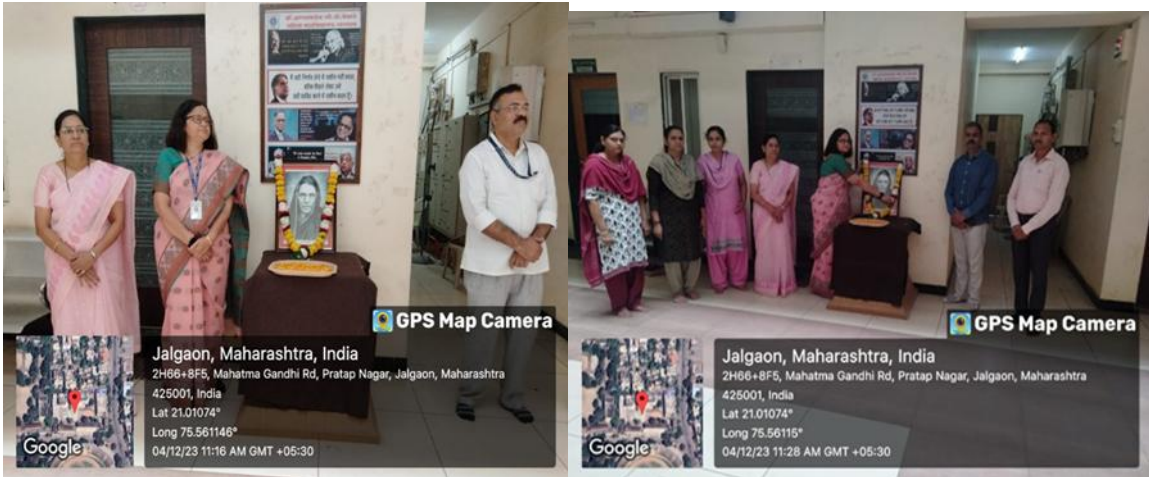

Lewa Educational Unions
Dr. Annasaheb G. D. Bendale Mahila Mahavidyalaya, Jalgaon
Jilha Road, Jilha Peth, Jalgaon
NAAC Re-Accredited 'A' Grade (3.12)
Phone : (0257) 2236051

Report: Lewa Ganboli Divas

Name of the Programme : Celebration of Lewa Ganboli Divas

Date of the Programme : 3rd Dec.2023

Venue of the Programme : Dhande Hall

Number of Participants :22

Brief Summary of Programme:

Bhainbai Smruti Divas was observed as Lewa Ganboli Divas. On this day Volunteers presented the poems of Bhainabai and Head of Marathi Department Dr. Satyajit Salve delivered a lecture on Lewa Ganboli to the volunteers. For this programme Hon. Principal, Vice – Principal, NSS Programme officers, teaching staff and volunteers were present.

Photographs:

Shyama
Dr. Sheela .S. Rajput
NSS Programme Officer
Dr. A. G. D Bendale Mahila
Mahavidyalaya, JALGAON