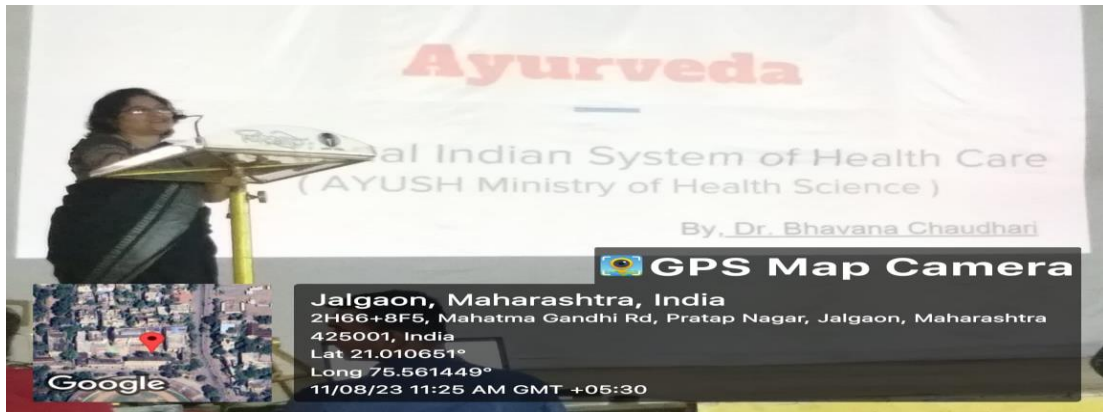

GPS Map Camera

Jaigaon, Maharashtra, India
2H66+8F5, Mahatma Gandhi Rd, Pratap Nagar, Jalgaon, Maharashtra
425001, India
Lat 21.010651°
Long 75.561449°
11/08/23 11:25 AM GMT +05:30