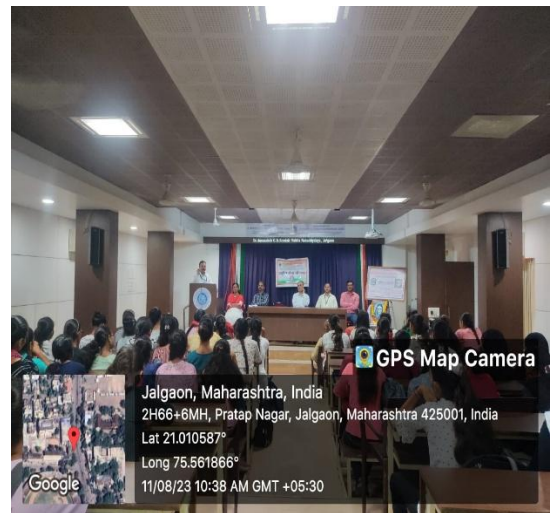

Lewa Educational Unions
Dr. Annasaheb G. D. Bendale Mahila Mahavidyalaya, Jalgaon
Jilha Road, Jilha Peth, Jalgaon
NAAC Re-Accredited 'A' Grade (3.12)
Phone : (0257) 2236051

Rajput
Dr. Sheela S. Rajput
NSS Programme Officer
Dr. A. G. D. Bendale Mahila
Mahavidyalaya, JALGAON

Lewa Educational Unions
Dr. Annasaheb G. D. Bendale Mahila Mahavidyalaya, Jalgaon
Jilha Road, Jilha Peth, Jalgaon
NAAC Re-Accredited 'A' Grade (3.12)
Phone : (0257) 2236051

डॉ.अण्णासाहेब जी. डी. बेंडाळे महिला महाविद्यालय ,जळगाव

२३

नियमित कार्यक्रम उपस्थिती पत्रक

कार्यक्रमाचे नाव: Bhainbai chaudhari Namvistar दिनांक : - 11/8/23

अ.क्र.	विद्यार्थिनीचे नाव	वर्ग	सही
1.	Dhanshree Ajabsing Patil	S.Y.B.com	~~(Signature)~~
2.	chetana kamal Jadhav	S.Y.B.com	c.k.Jadhav
3.	manda mango Nimbalkar	S.Y.B.com	m.m.Nimbalkar
4.	Lina Jitendra Sonawane	S.Y.B.Com	Sonawane
5.	Payal Milind Marathe	F.Y.BSc	Payal
6.	Tejal Sunil Patil	F.Y.BSc	Tejal
7.	Neha Bhaulal Kumbhar	F.Y.BSc	Neha
8.	chandrama Vikas Patil	F.Y.BSc	Patil
9.	Tejaswini Dhanraj Jadhav	S.Y.BCA	Jadhav
10.	Komal Gopal Kalekar	S.Y.BCA	Komal
11.	Lina chhagan Khairnar	F.Y.BSc	Khairnar
12.	Damini Gopal Chaudhari	F.Y.BVOC	Chaudhari
13.	Anuja Raju Kone	F.Y.BVOC	Anuja
14.	Vaishnavi Premchand Patil	F.Y.BVOC	Vaishnavi
15.	Briya vijay Nere	F.Y.BVOC	Nere
16.	Vedika Rajendra Patil	F.Y.BVOC	Patil
17.	Prachi Pravin Kothavade	F.Y.B.Sc.	Kothavade
18.	Divya Sachin Hire	F.Y.BSc	Hire
19.	Payal Milind Marathe	F.Y.BSc	Payal
20.	Tejal Sunil Patil	F.Y.BSc	Tejal
21.	Neha Bhaulal Kumbhar	F.Y.BSc	Neha

NSS Programme Officer
Dr. A. G. D Bendale Mahila
Mahavidyalaya, JALGAON