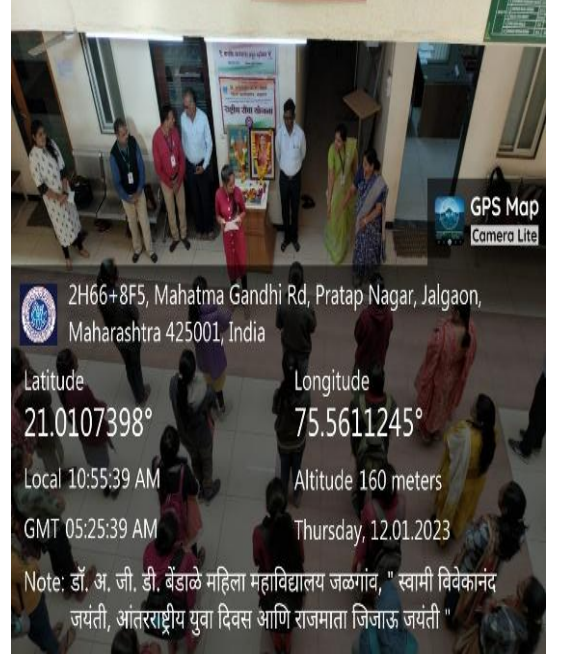

Lewa Educational Unions
Dr. Annasaheb G. D. Bendale Mahila Mahavidyalaya, Jalgaon
Jilha Road, Jilha Peth, Jalgaon
NAAC Re-Accredited 'A' Grade (3.12)
Phone : (0257) 2236051

Rajput
Dr. Sheela S. Rajput
NSS Programme Officer
Dr. A. G. D Bendale Mahila
Mahavidyalaya, JALGAON

Lewa Educational Unions
Dr. Annasaheb G. D. Bendale Mahila Mahavidyalaya, Jalgaon
Jilha Road, Jilha Peth, Jalgaon
NAAC Re-Accredited 'A' Grade (3.12)
Phone : (0257) 2236051

डॉ.अण्णासाहेब जी. डी. बेंडाळे महिला महाविद्यालय ,जळगाव

81

नियमित कार्यक्रम उपस्थिती पत्रक

कार्यक्रमाचे नांव: International Yuva Din & Rajmata Jayanti दिनांक: 21/12/24

अ.क्र.	विद्यार्थिनीचे नाव	वर्ग	सही
1.	Ashwini vijay Bhalerav	S.Y.B.com	AUR.
2.	Pragati shashikant Sapkale	S.Y.B.com	P.S.Sapkale
3.	Tejaswini Vitthal Gaudde	S.Y.B.com	Dils
4.	Tanvi Raghunath Sonawane	SYBA	Sonawane
5.	manisha champalal patil	F.Y.BSC	Patil
6.	Yamini Ramchandra Patil	F.Y.Bsc	Patil
7.	Bhagyashri Sunil Patil	F.Y.Bsc	Patil
8.	Gitanjali Dilip Patil	F.Y.Bsc	G.D.Patil
9.	Pragati Sudhakar Bari	S.Y.B.A.	Pragati
10.	Rutuja Ishwar Patil	S.Y.B.A.	Patil
11.	Deyani Nandalal Patil	S.Y.B.A.	Patil
12.	Unhale Vaishnani Vijay	S.Y.B.com	Vaha
13.	Patil Aarti Nimesh	S.Y.B.com	Patil
14.	patil kalyani kailas	S.Y.B.com	KPatil
15.	Patil kalyani Anil	S.Y.B.com	Patil
16.	Khambayat Geeta Mohan	SYBcom	G.M.Khambayat
17.	Patil Bhumika Nitin	S.Y.B.com	B.N.Patil
18.	Ashwini Vijay Bhalerav	S.Y.B.com	AUR.
19.	Tejaswini Santosh Parbhane	S.Y.B.Com	Parbhane
20.	Tejal Sanjay Bhoi	S.Y.B.COM	Bhoi
21.	Komal Sandip Sonawane	S.Y.B.com	Sonawane

[Signature]

NSS Programme Officer
Dr. A. G. D. Bendale Mahila
Mahavidyalaya, JALGAON