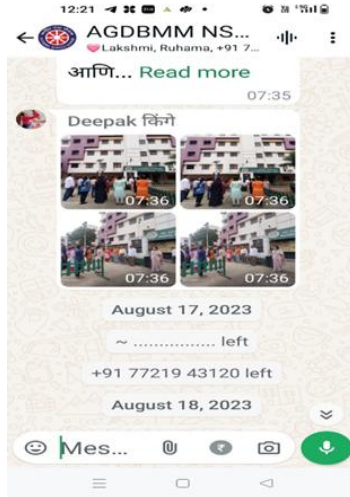

Lewa Educational Unions
Dr. Annasaheb G. D. Bendale Mahila Mahavidyalaya, Jalgaon
Jilha Road, Jilha Peth, Jalgaon
NAAC Re-Accredited 'A' Grade (3.12)
Phone : (0257) 2236051

Report: Activity on Observance of Vibhajan Vibhashika Din

Name of the Programme: Activity on Observance of Vibhajan Vibhashika Din

Date of the Programme: 14th August 2023

Venue of the Programme: College Campus

Number of beneficiaries/Participants: 6

Brief Summary of Programme:

Vibhajan Vibhashika Din was observed on 14th August 2023 on the college campus. This day is observed in remembrance of the people who lost their lives in participation of India and Pakistan. For this programme Honourable Vice – Principal NSS Programme officers, teaching staff and students of the college were present.

Photographs:

Rajput
Dr. Sheela S. Rajput
NSS Programme Officer
Dr. A. G. D Bendale Mahila
Mahavidyalaya, JALGAON